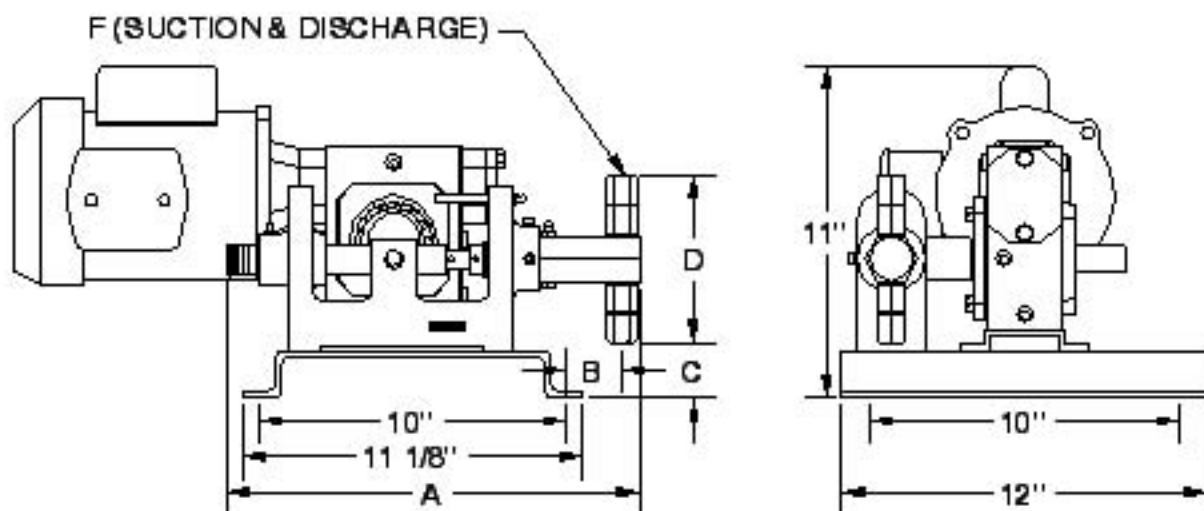

V-10

V-10 VERTICAL

PISTON SIZE	A	B	C	D	E	F
1/4" THRU 5/8"	14"	2"	2"	6"	24"	1/4" NPT
1"	15"	2"	1/2"	8"	25"	1/2" NPT
1 1/2" & 2"	20"	7"	1/2"	8"	29"	1" NPT