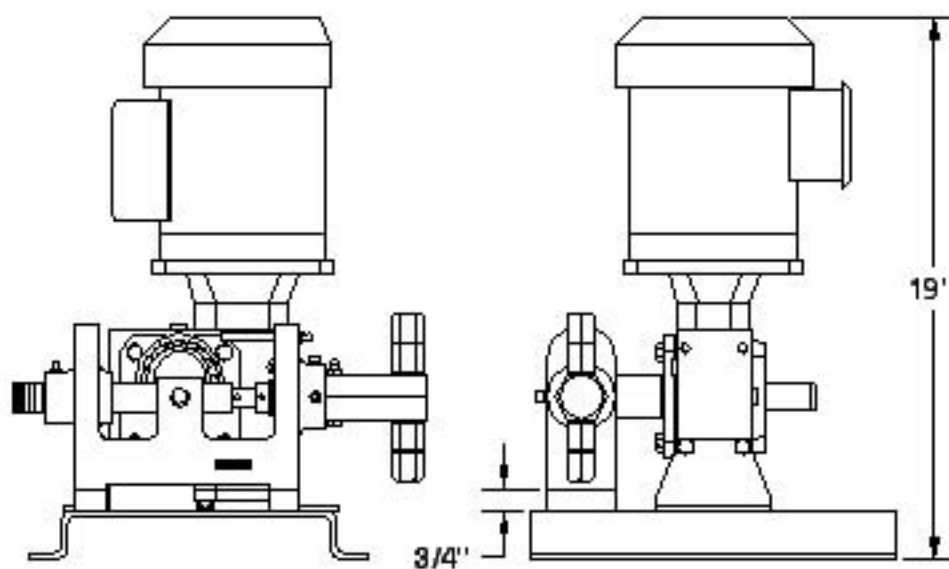

V-10

V-10 VERTICAL

PISTON SIZE	A	B	C	D	E	F
1/4" THRU 5/8"	14"	2"	2"	6"	24"	1/4" NPT
1"	15"	2"	1/2"	8"	25"	1/2" NPT
1 1/2" & 2"	20"	7"	1/2"	8"	29"	1" NPT